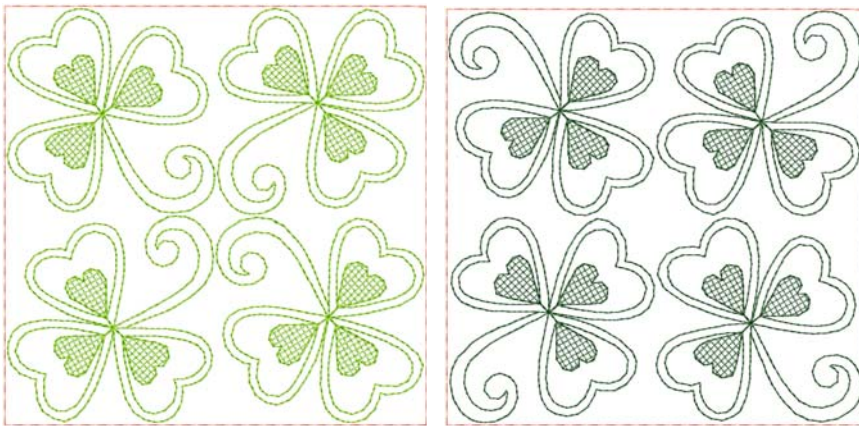

# 8" Block of the Month Club Projects 2014

Copyright 2005 - 2015 by A PJ Project  
All rights reserved

January – Variable Star

February – Stitched Block

March – Easter Egg

April – 3D Pinwheel

May – Dresden Variation

June – Borders

July – Big Block

September – Cat and Pumpkin

October – Hexagon Ring

November – Square in a Square

December – Amish Star