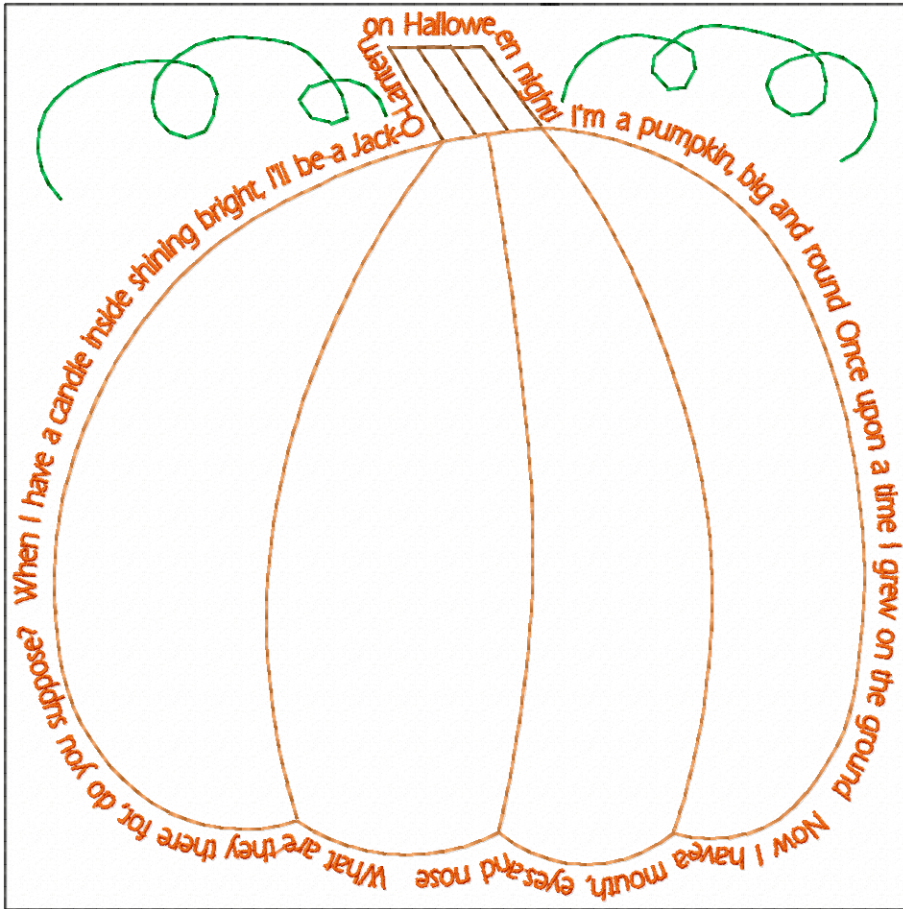

8" Block of the Month Club Projects 2015

Copyright 2005 - 2017 by A PJ Project
All rights reserved

January - Candy
Hearts

February - On
Point

March - Triangles

April - Cubbyhole

May - Ribbon
Flowers

June - Cupcakes

July - Corner Log Cabin

September -
 Small Lettering

October - Snail
 Trail

November – Giant Snowflakes

December – Mini Blocks